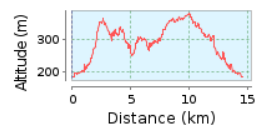

# Mt Osmond

14.58 km (round trip)

Total climb: 400 m, Total descent: 400 m

Altitude range 197 m (Altitude from: 183 m to 380 m)