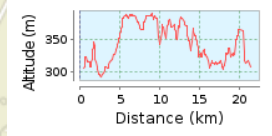

# Kuitpo 2017 long

21.4 km (round trip)

Total climb: 382 m, Total descent: 382 m

Altitude range 97 m (Altitude from: 292 m to 389 m)