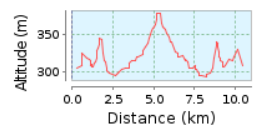

Kuitpo short

10.48 km (round trip)

Total climb: 195 m, Total descent: 196 m

Altitude range 86 m (Altitude from: 293 m to 379 m)

© TrailRunningSA | © Mapbox | © OpenStreetMap contributors | iText 4.2.0 | ID: cioazfpwtgtvyrw