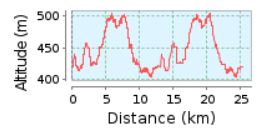

Mt. Crawford 2 laps

25.23 km (round trip)

Total climb: 378 m, Total descent: 379 m

Altitude range 100 m (Altitude from: 404 m to 504 m)