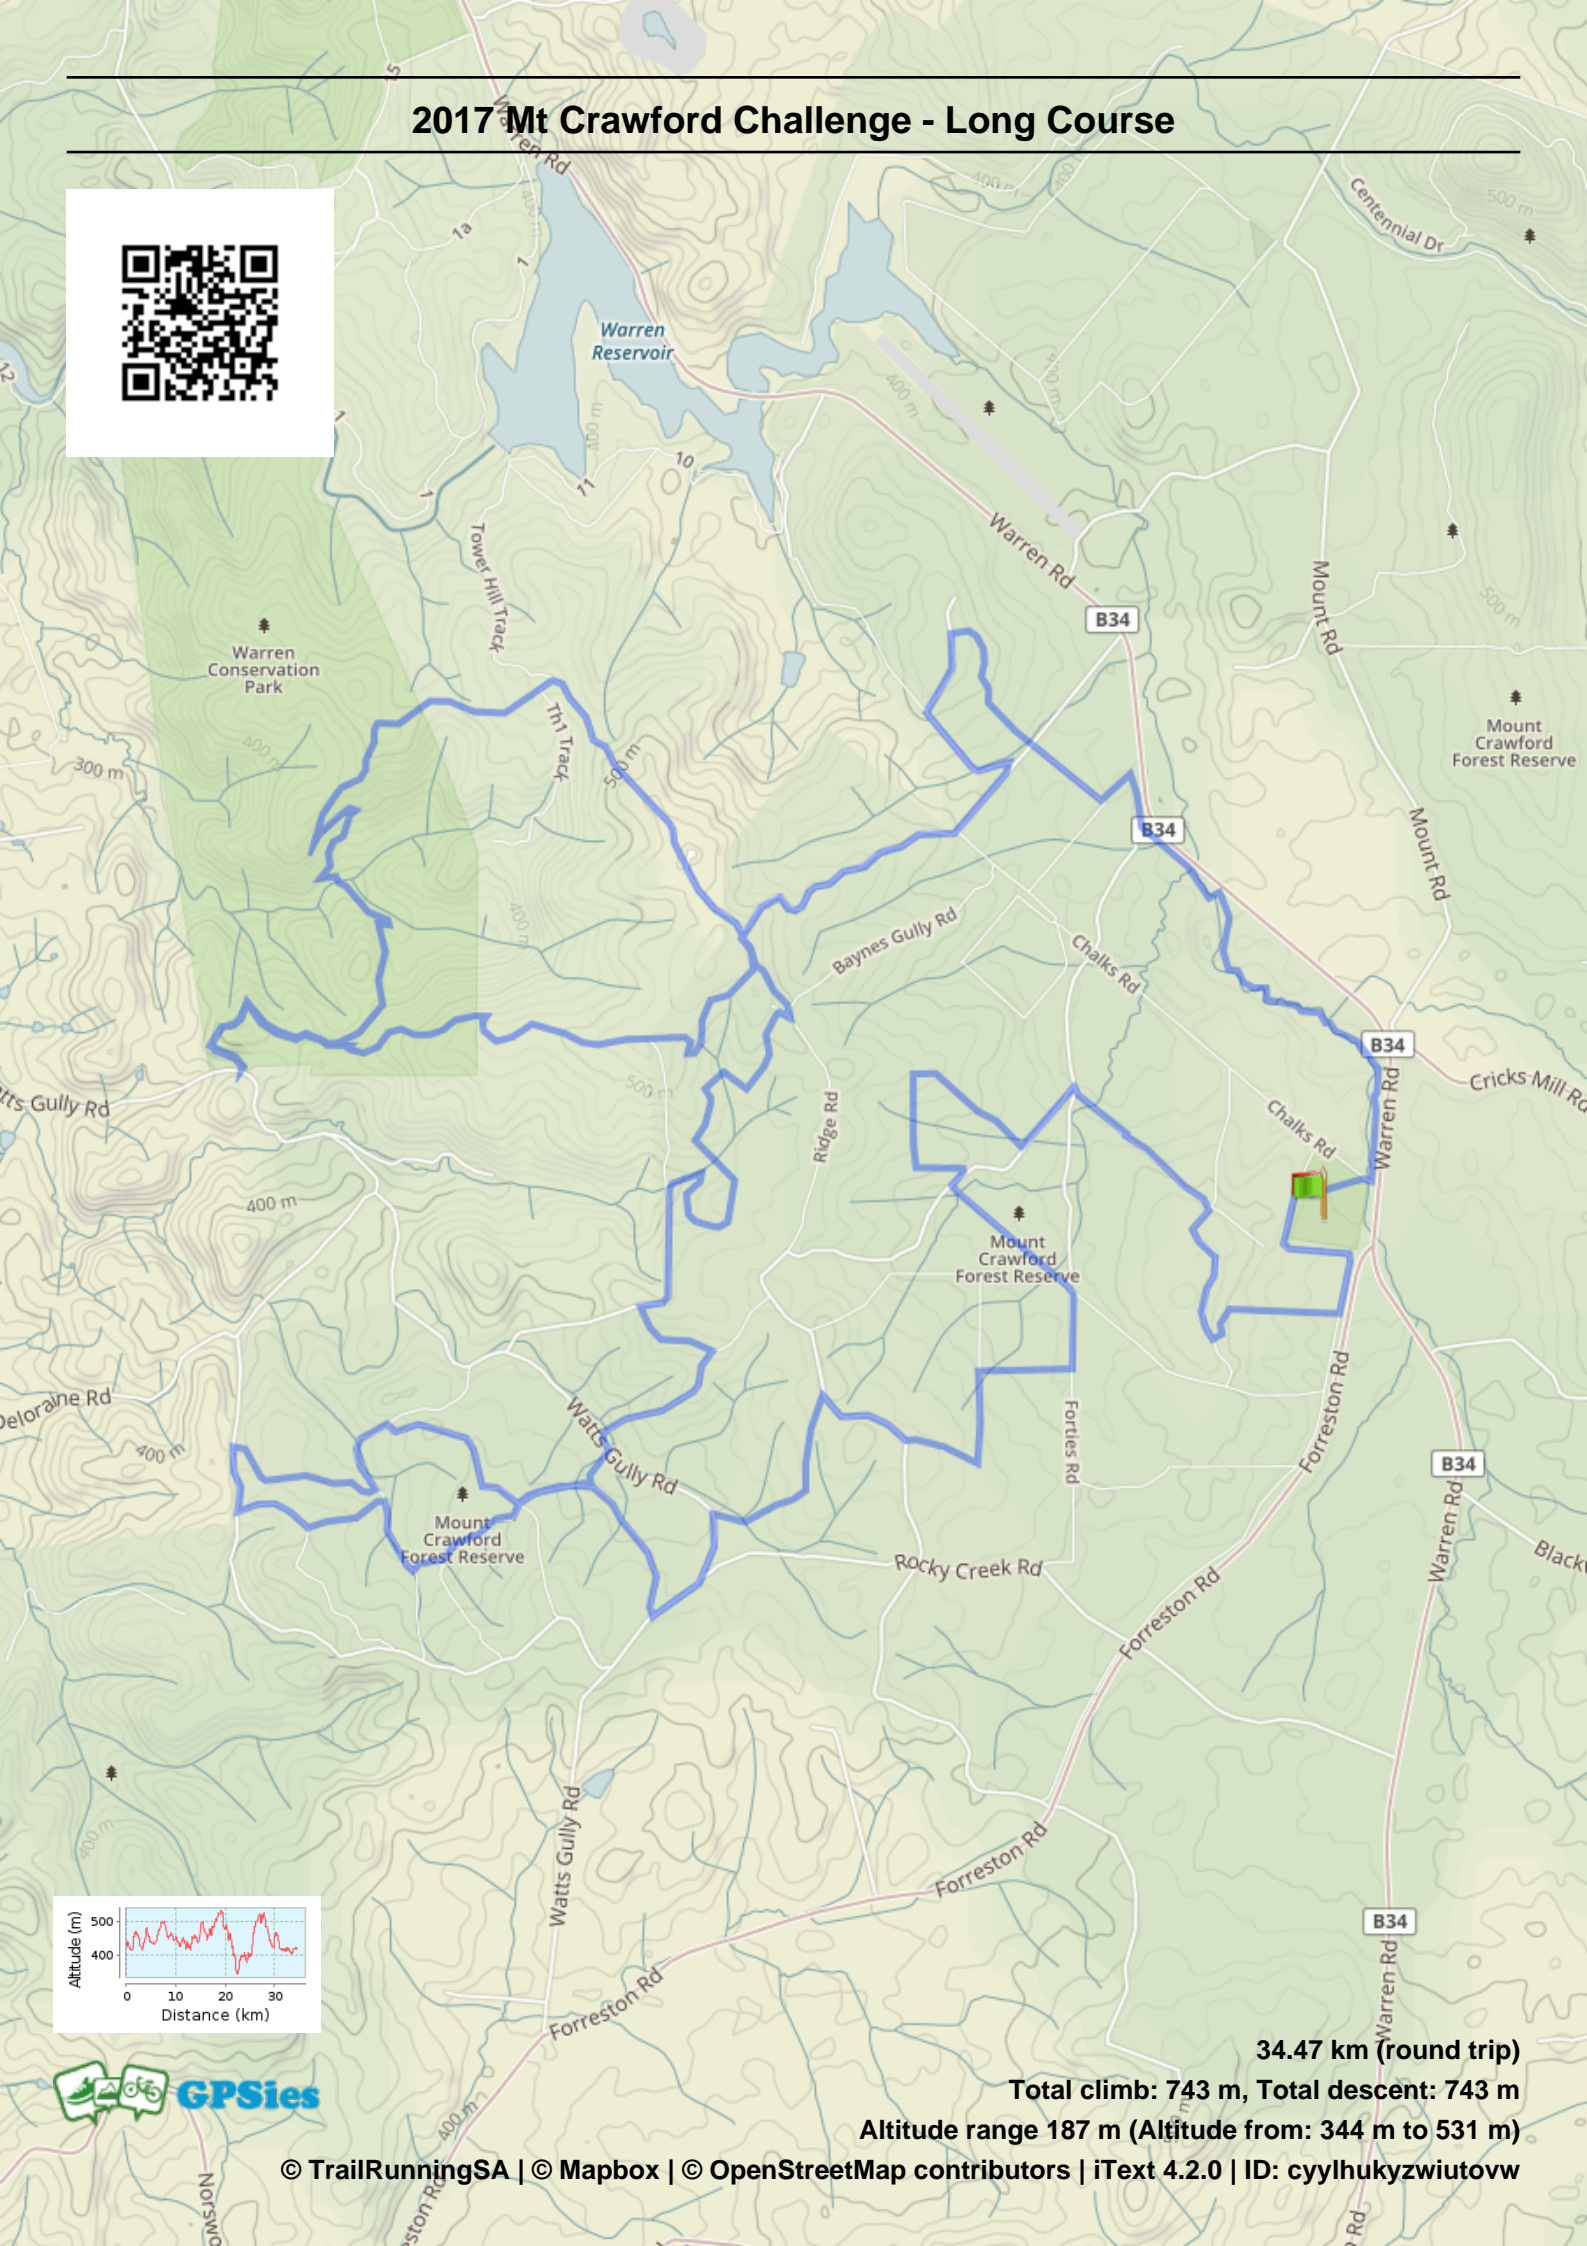

2017 Mt Crawford Challenge - Long Course

34.47 km (round trip)

Total climb: 743 m, Total descent: 743 m

Altitude range 187 m (Altitude from: 344 m to 531 m)