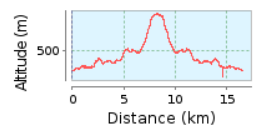

Bridgewater to Mt. Lofty return

16.54 km (round trip)

Total climb: 482 m, Total descent: 482 m

Altitude range 365 m (Altitude from: 351 m to 716 m)