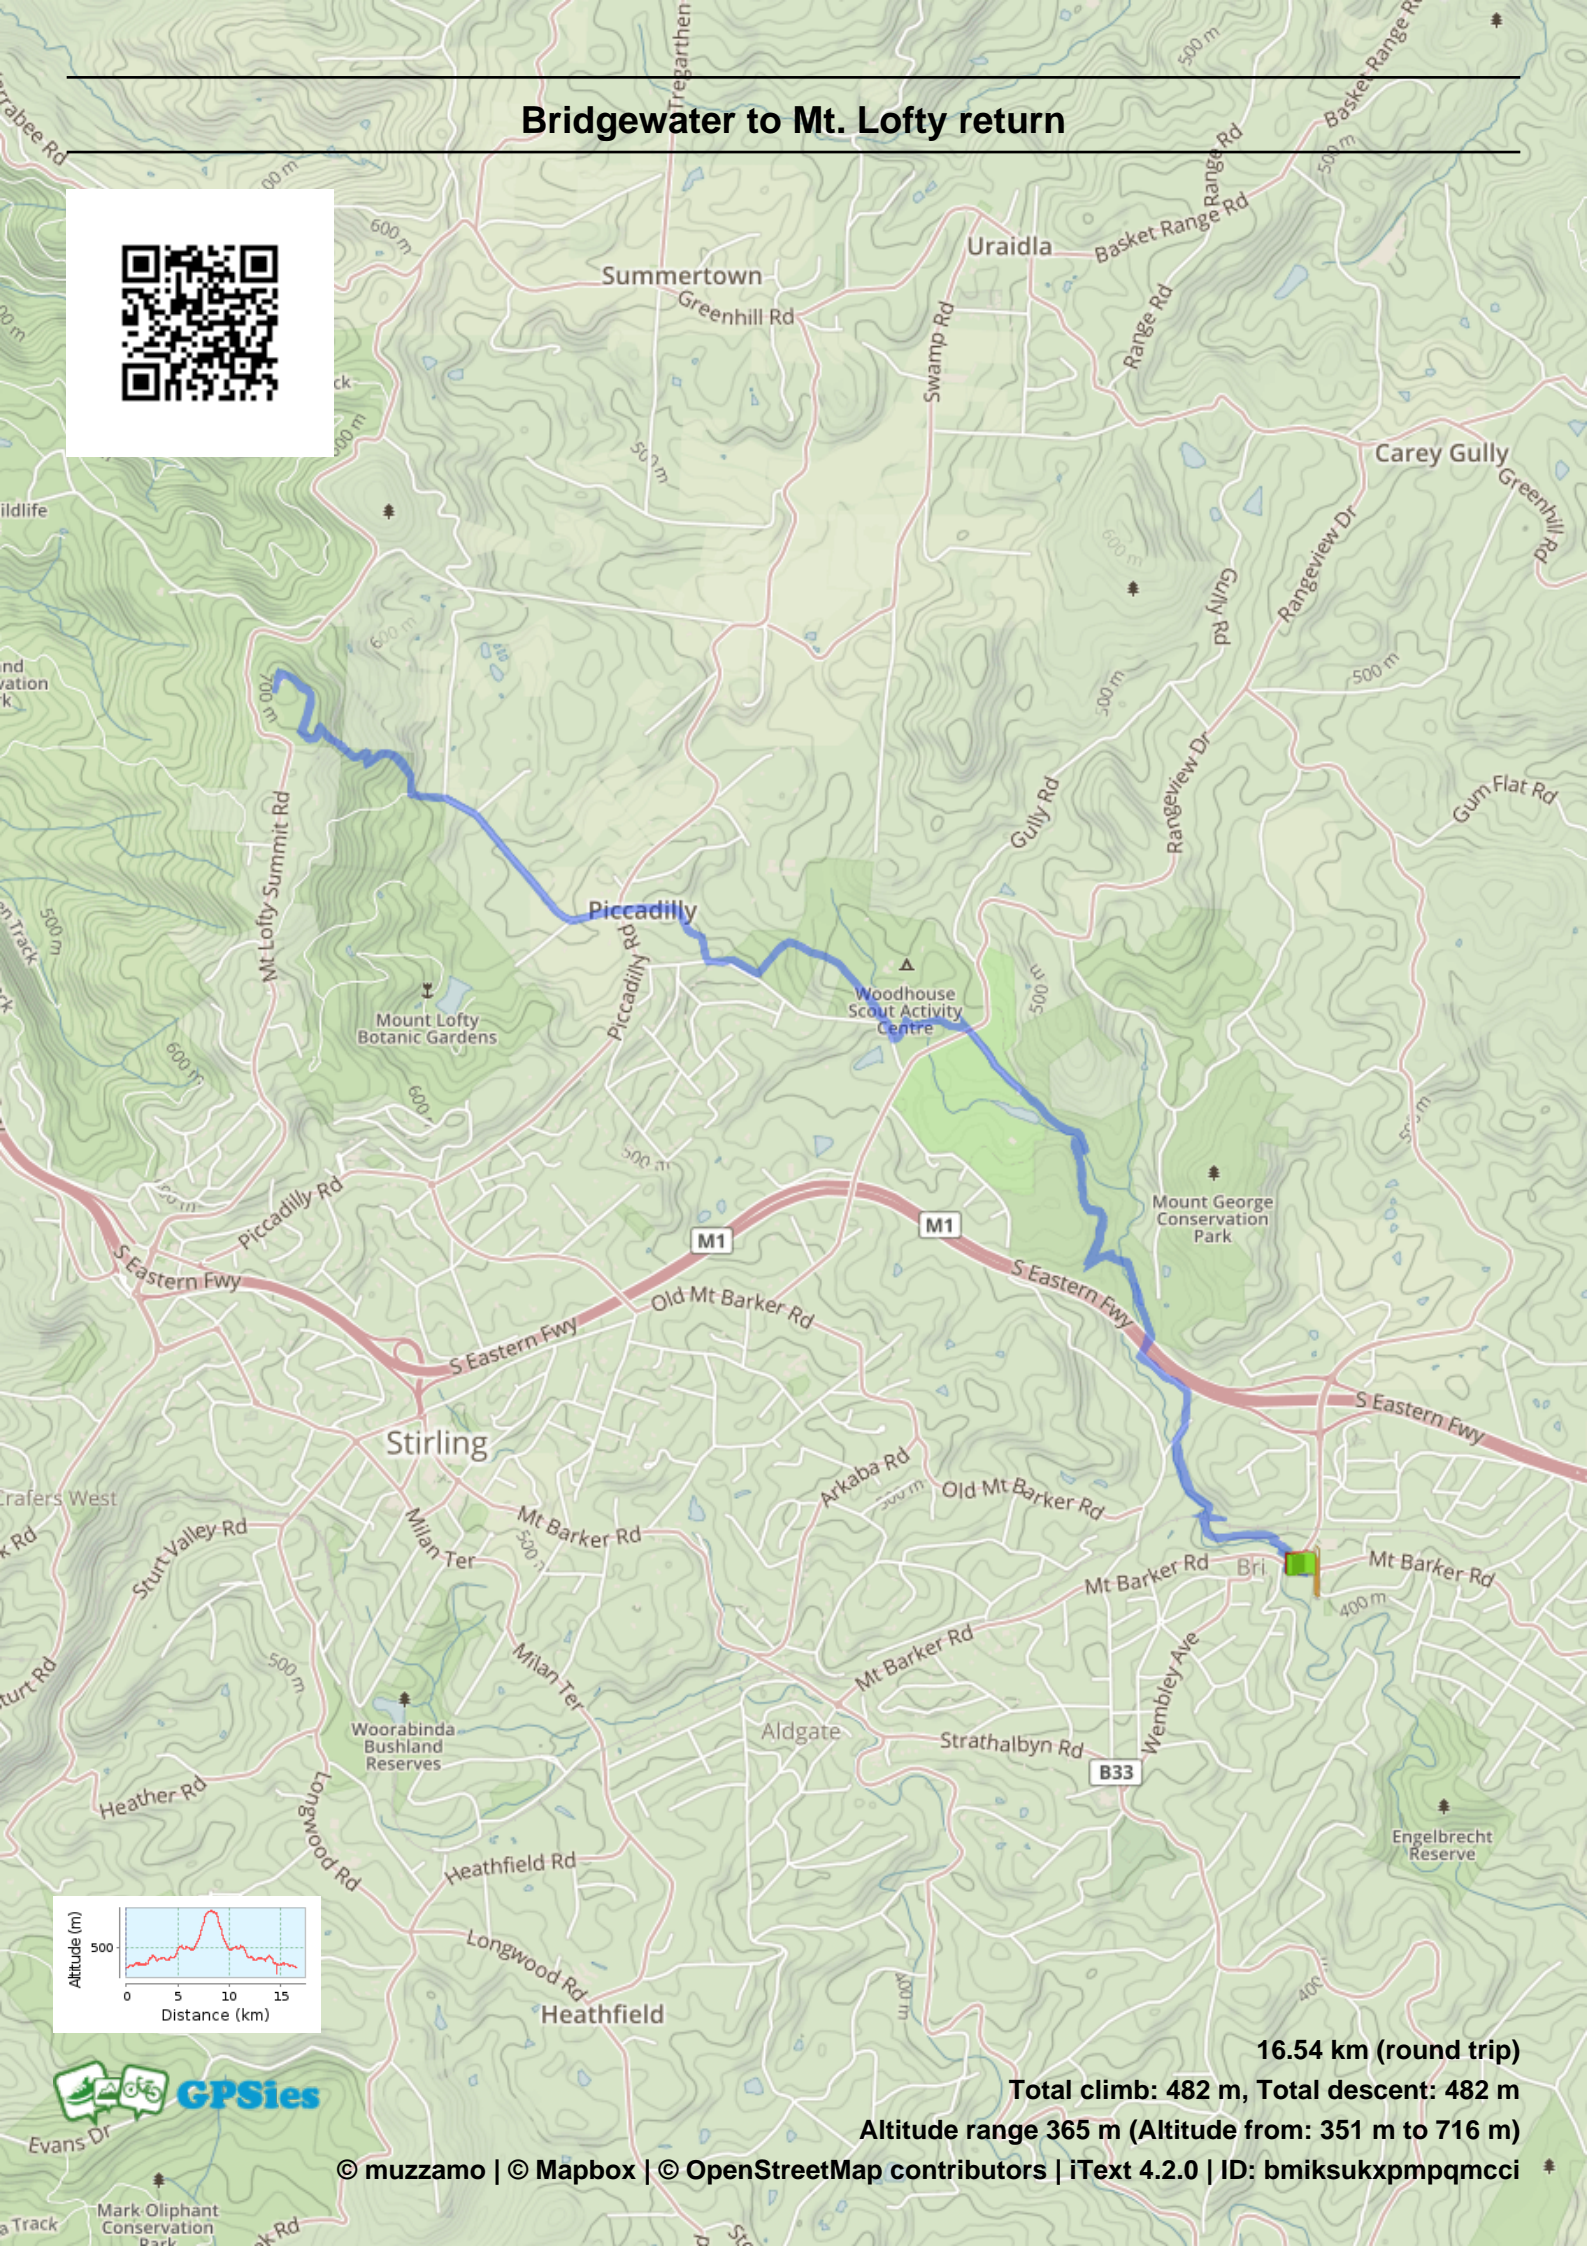

Bridgewater to Mt. Lofty return

16.54 km (round trip)

Total climb: 482 m, Total descent: 482 m

Altitude range 365 m (Altitude from: 351 m to 716 m)