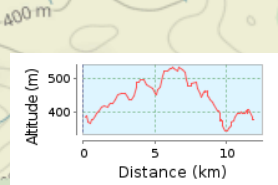

Warren & Watts Gully Short

Warren
Conservation Park

300 m

Tower Hill Track

Warren Tower Hike

Th1 Track

500 m

Tower Hill Track

Ridge Rd

Warren Tower Hike

Watts Gully Rd

400 m

400 m

Synbank Rd

Ridge Rd

DeLoraine Rd

Watts Gully Rd

Watts Gully Rd

Ridge Rd

Heysen Trail

Mount Crawford
Forest Reserve

11:86 km (round trip)

Total climb: 322 m, Total descent: 328 m

Altitude range 187 m (Altitude from: 344 m to 531 m)