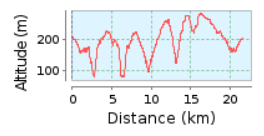

# Onkaparinga Gorge Tour (long)

**21.59 km (round trip)**  
**Total climb: 733 m, Total descent: 736 m**  
**Altitude range 202 m (Altitude from: 79 m to 281 m)**