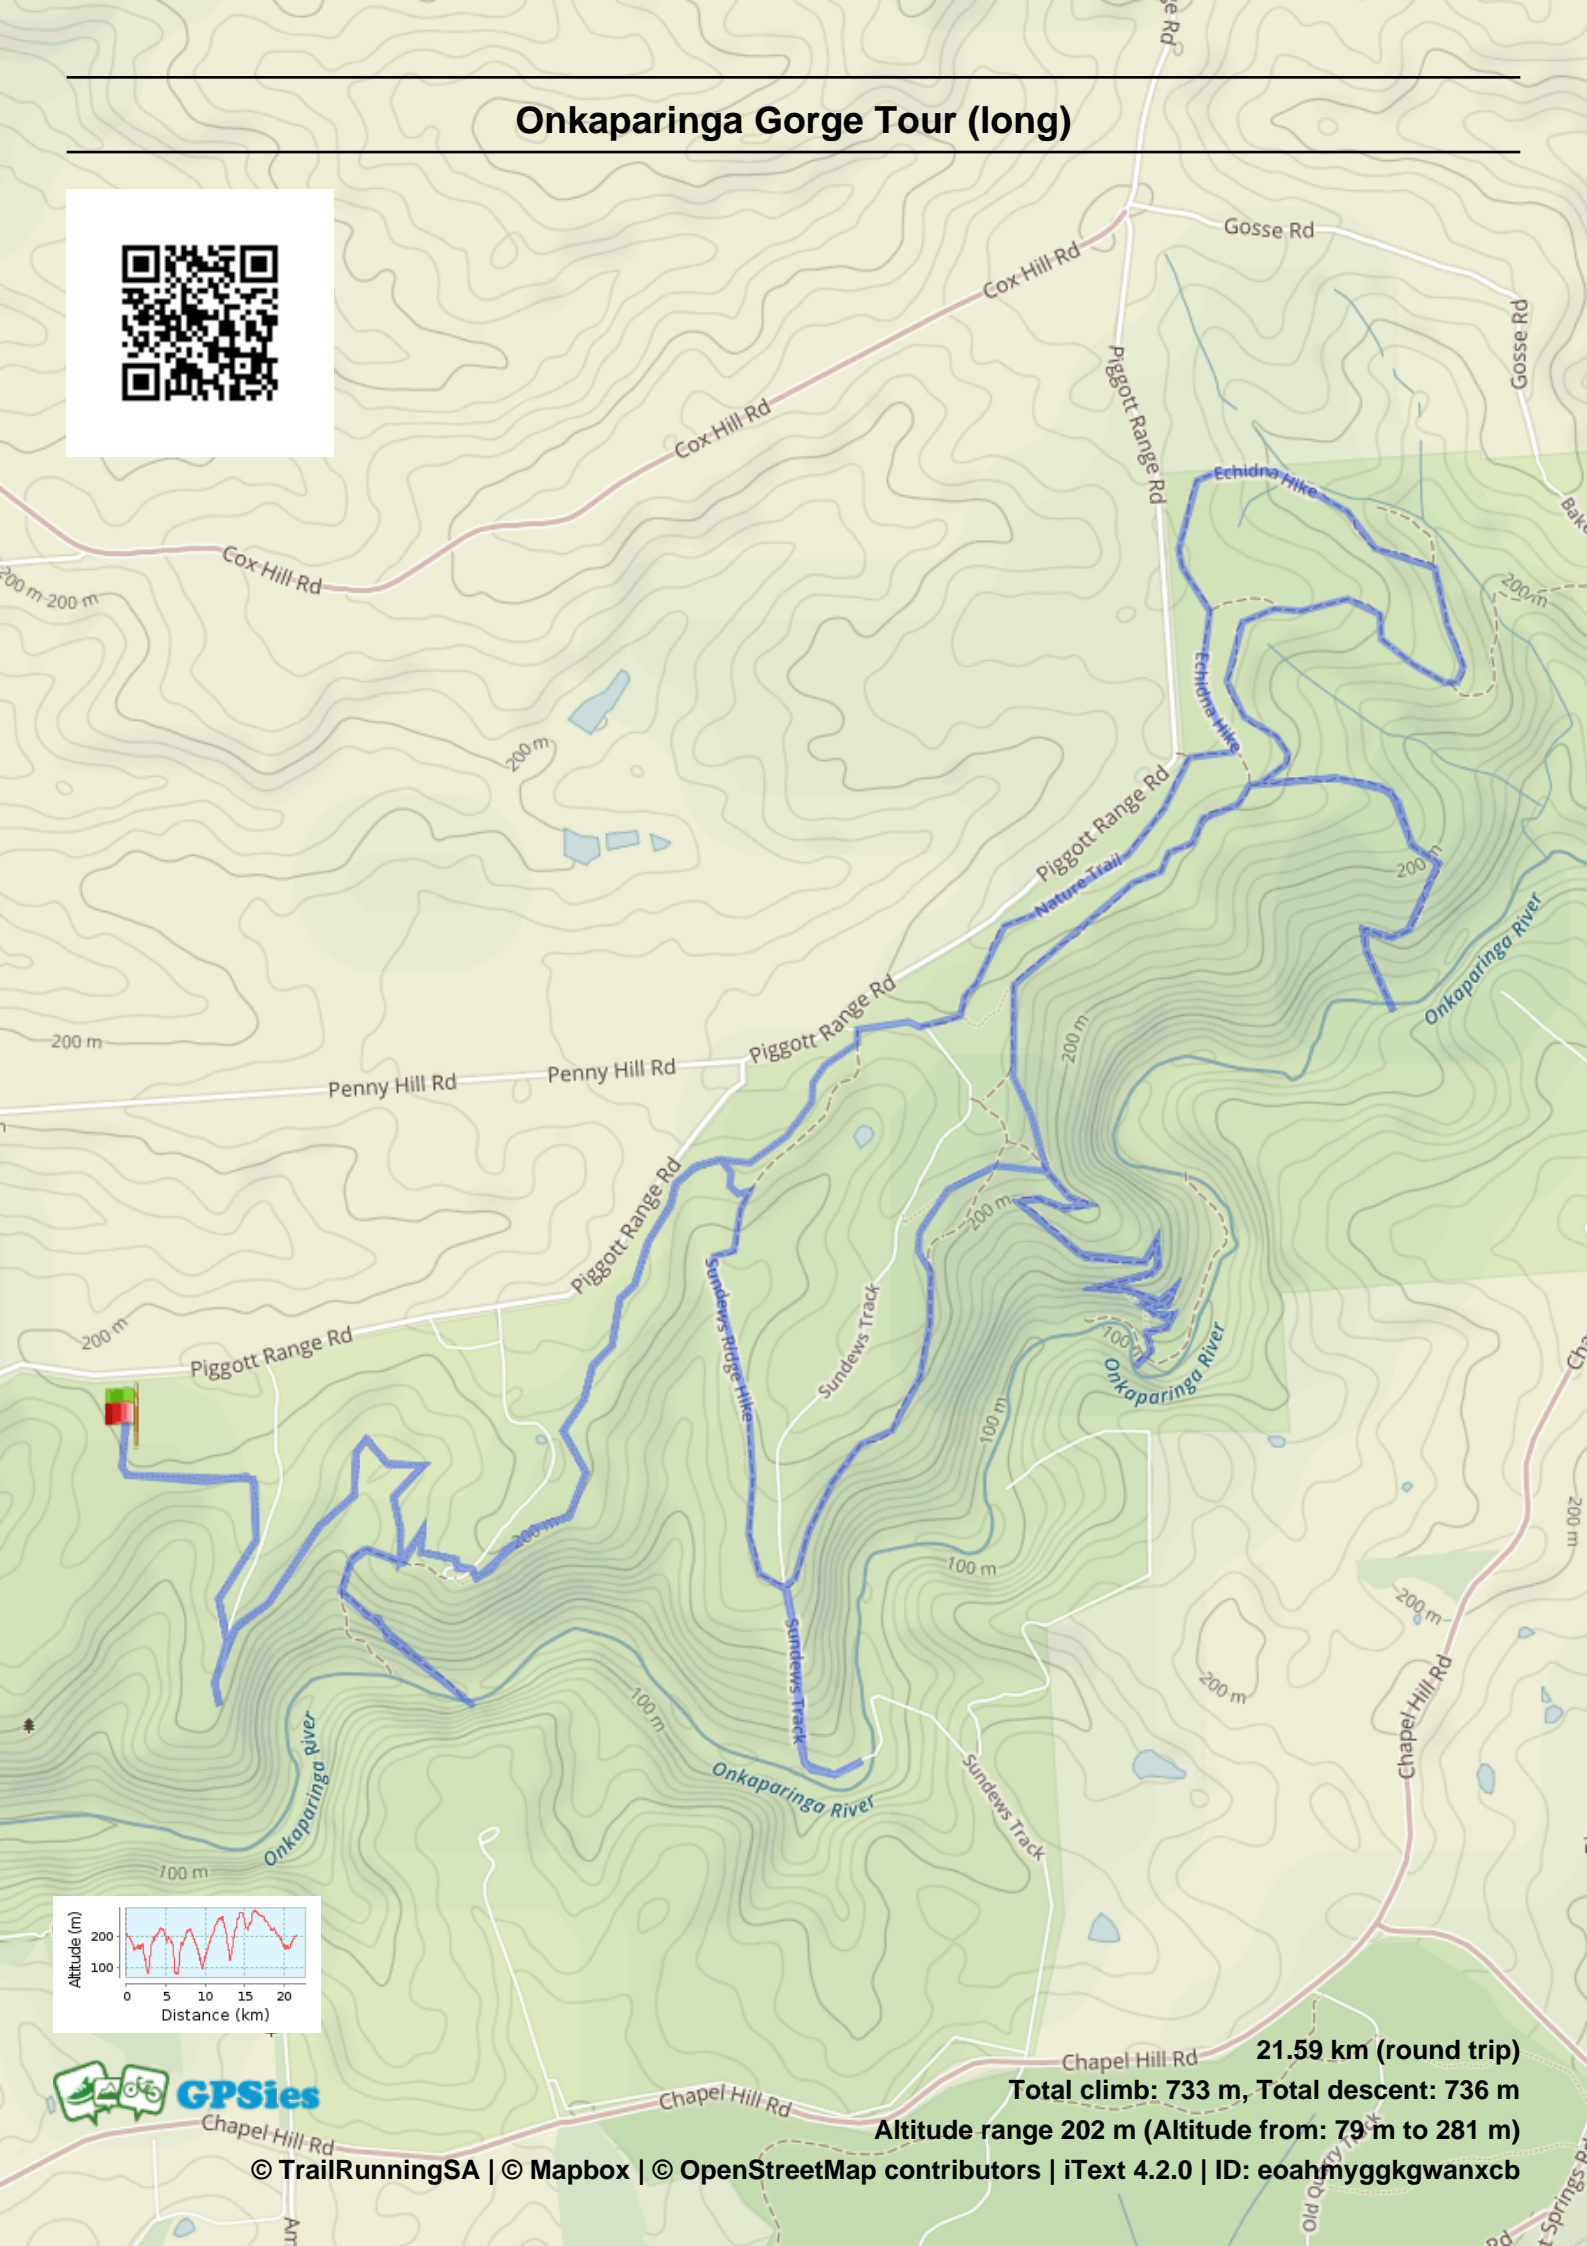

# Onkaparinga Gorge Tour (long)

**21.59 km (round trip)**  
**Total climb: 733 m, Total descent: 736 m**  
**Altitude range 202 m (Altitude from: 79 m to 281 m)**