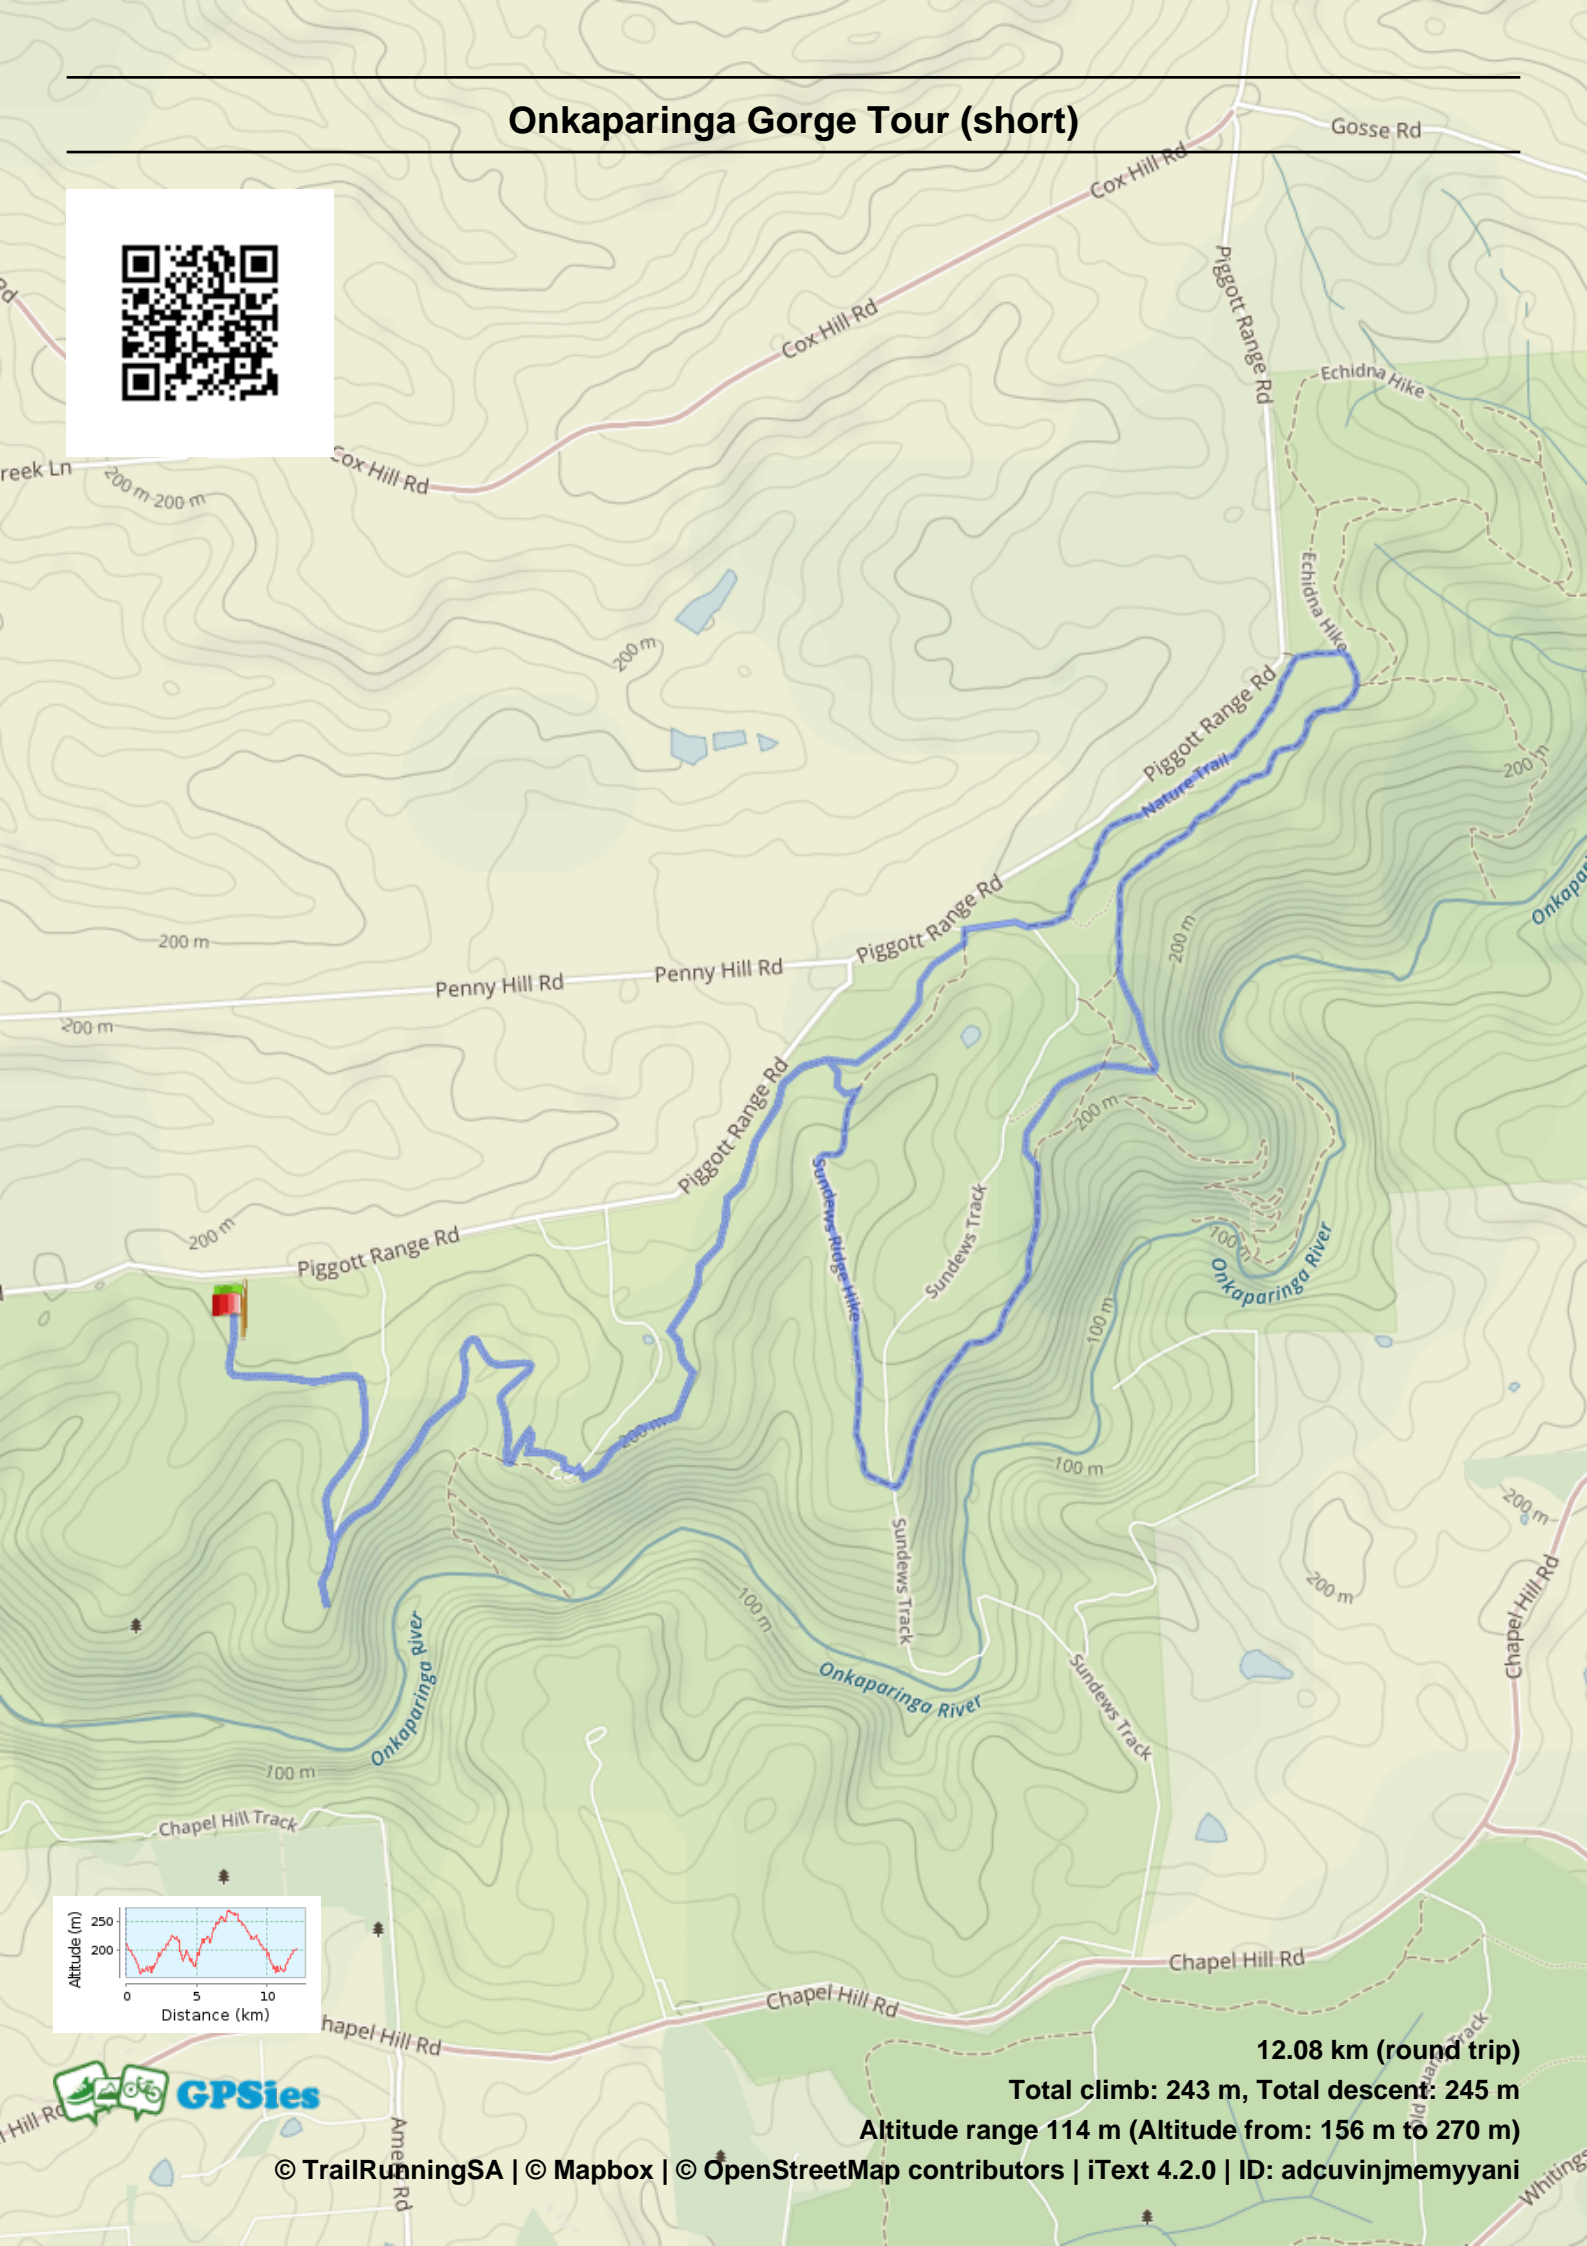

Onkaparinga Gorge Tour (short)

12.08 km (round trip)

Total climb: 243 m, Total descent: 245 m

Altitude range 114 m (Altitude from: 156 m to 270 m)