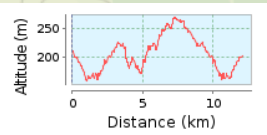

Onkaparinga Gorge Tour (short)

12.08 km (round trip)

Total climb: 243 m, Total descent: 245 m

Altitude range 114 m (Altitude from: 156 m to 270 m)