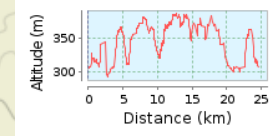

# 2018 Kuitpo 24km

24.6 km (round trip)

Total climb: 435 m, Total descent: 432 m

Altitude range 96 m (Altitude from: 292 m to 388 m)