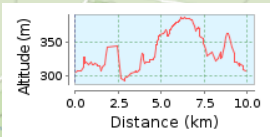

Kuitpo 10km 2018

9.89 km (round trip)

Total climb: 211 m, Total descent: 210 m

Altitude range 95 m (Altitude from: 292 m to 387 m)