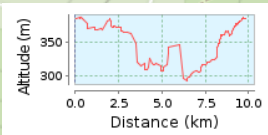

Kuitpo 10km 2018 v2

9.81 km (round trip)
Total climb: 170 m, Total descent: 170 m
Altitude range 95 m (Altitude from: 292 m to 387 m)