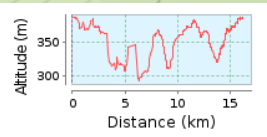

Kuitpo 16km 2018 v2

16.16 km (round trip)

Total climb: 289 m, Total descent: 290 m

Altitude range 95 m (Altitude from: 292 m to 387 m)