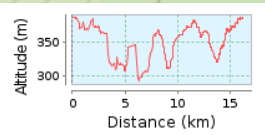

Kuitpo 16km 2018 v2

16.16 km (round trip)

Total climb: 289 m, Total descent: 290 m

Altitude range 95 m (Altitude from: 292 m to 387 m)