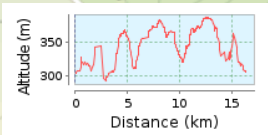

Kuitpo2017_mediumv2

16.34 km (round trip)

Total climb: 314 m, Total descent: 314 m

Altitude range 95 m (Altitude from: 292 m to 387 m)