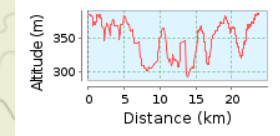

# Kuitpo 24km 2018 v2

23.69 km (round trip)

Total climb: 425 m, Total descent: 425 m

Altitude range 95 m (Altitude from: 292 m to 387 m)