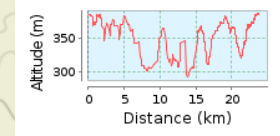

Kuitpo 24km 2018 v2

23.69 km (round trip)

Total climb: 425 m, Total descent: 425 m

Altitude range 95 m (Altitude from: 292 m to 387 m)