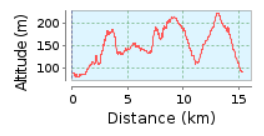

# Cobbler Creek Social Run

**15.36 km (round trip)**

**Total climb: 346 m, Total descent: 345 m**

**Altitude range 142 m (Altitude from: 80 m to 222 m)**