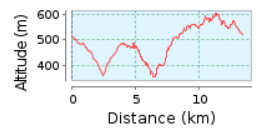

Australian Masters Games Long

13.38 km (round trip)

Total climb: 442 m, Total descent: 443 m

Altitude range 253 m (Altitude from: 352 m to 605 m)