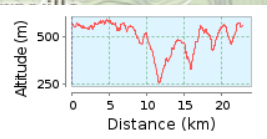

# Mt Misery Long 2019

22.75\* km (round trip)

Total climb: 962 m, Total descent: 963 m

Altitude range 338 m (Altitude from: 257 m to 595 m)