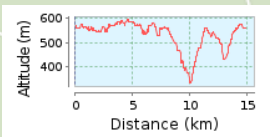

# Mt Misery Medium 2019

14.85 km (round trip)

Total climb: 558 m, Total descent: 558 m

Altitude range 262 m (Altitude from: 333 m to 595 m)

© clairesims | © Mapbox | © OpenStreetMap contributors | iText 4.2.0 | ID: flanykkxwbpbuaiw