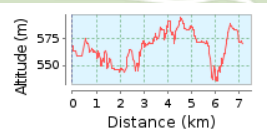

Mt Misery Short 2019

7.15 km (round trip)

Total climb: 147 m, Total descent: 146 m

Altitude range 60 m (Altitude from: 535 m to 595 m)