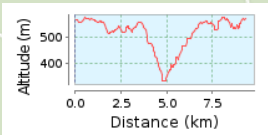

Mt. Misery night run

9.33 km (round trip)

Total climb: 400 m, Total descent: 399 m

Altitude range 245 m (Altitude from: 333 m to 578 m)